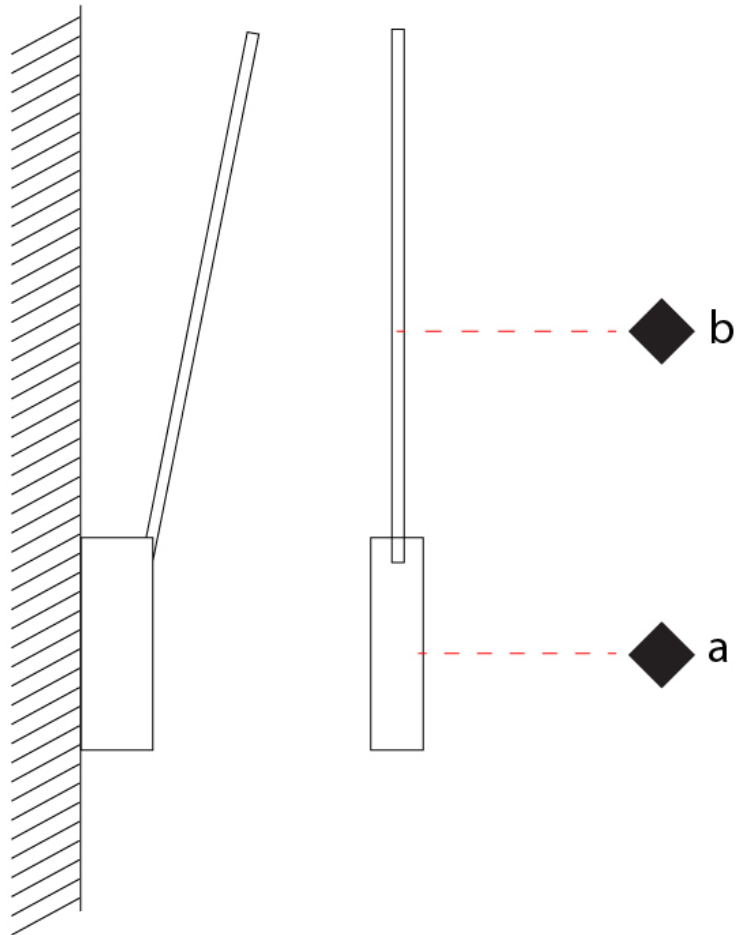

SPILO 1 ROD SURFACE

D42036-

PROJECT
TYPE
SPECIFIER
QUANTITY
DATE

D