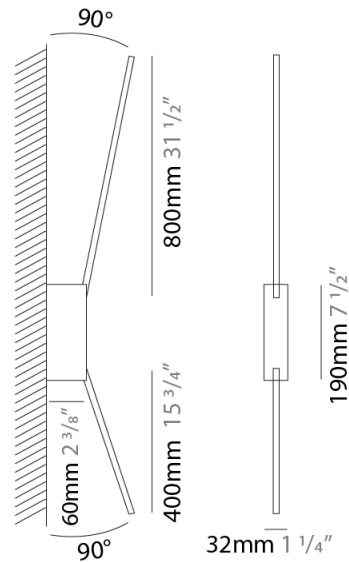

PROJECT	_____
TYPE	_____
SPECIFIER	_____
QUANTITY	_____
DATE	_____

SPILLO 2 ROD SURFACE

D42047- _____ - _____
base number   Color   Finish
                         Temperature   Options

1. To build a product code in our configurator select the specify button on the base model # product page
2. To build a manual product code on this datasheet choose from the options listed below in blue font and add the suffix to the base model #

GENERAL

Series: Spillo
Subseries: Spillo 2 Rod
Brand: Icone
Division: Design
Mounting Type: Surface
Mounting Location: Wall
Subcategory: Ambient

PHYSICAL

Shape: Rectangle
Width (mm): 32
Width (in): 1 1/4
Height (mm): 1390
Height (in): 54 3/4
Extension (mm): 860
Extension (in): 33 7/8
Light Distribution: Direct / Indirect
Fixture Finish: WHI / WHC / BLK / BGD
Fixture Material: Brass

ELECTRICAL

Lamp Type: LED
Total Output Wattage (W): 15.36
Dimming: 0-10V Dimming
Driver Included: Yes
Driver Location: Integrated
Driver Type: Constant Current - 120Vac - non-dimming
Driver Class: Class 2
Input Voltage (V): 120 - 277
Output Voltage (V): 12
Upon Request: (Not included - see components) Remote: 0-10Vdc dimming / 277Vac

LED

Color Temperature (°K): 2700 / 3000
Nominal Lumen (lm): 1320
CRI: >90 CRI
Lamp Life (hrs): 50000

OPTICAL

Adjustability: Tilt 90°

RATINGS AND CERTIFICATIONS

Certified By: Certified for North American Standards
IP rating: IP20