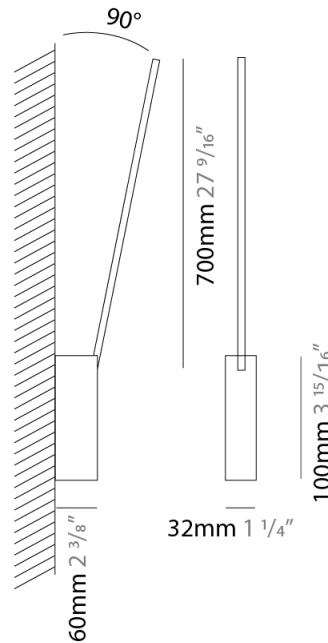

SPILLO 1 ROD SURFACE

D42036- -

base number
Color   Finish
Temperature   Options

1. To build a product code in our configurator select the specify button on the base model # product page
2. To build a manual product code on this datasheet choose from the options listed below in blue font and add the suffix to the base model #

GENERAL

Series: Spillo
Subseries: Spillo 1 Rod
Brand: Icone
Division: Design
Mounting Type: Surface
Mounting Location: Wall
Subcategory: Ambient

PHYSICAL

Shape: Rectangle
Width (mm): 32
Width (in): 1 ¼
Height (mm): 700
Height (in): 27 9/16
Extension (mm): 660
Extension (in): 26
Light Distribution: Direct / Indirect
Fixture Finish: WHI / WHC / BLK / BGD
Fixture Material: Brass

ELECTRICAL

Lamp Type: LED
Total Output Wattage (W): 7.92
Dimming: 0-10V Dimming
Driver Included: Yes
Driver Location: Integrated
Driver Type: Constant Voltage - 120Vac - non-dimming
Driver Class: Class 2
Input Voltage (V): 120 - 277
Output Voltage (V): 12
Upon Request: (Not included - see components) Remote: 0-10Vdc dimming / 277Vac

LED

Color Temperature (°K): 2700 / 3000
Nominal Lumen (lm): 660
CRI: >90 CRI
Lamp Life (hrs): 50000

OPTICAL

Adjustability: Tilt 90°

RATINGS AND CERTIFICATIONS

Certified By: Certified for North American Standards
IP rating: IP20

PROJECT
TYPE
SPECIFIER
QUANTITY
DATE