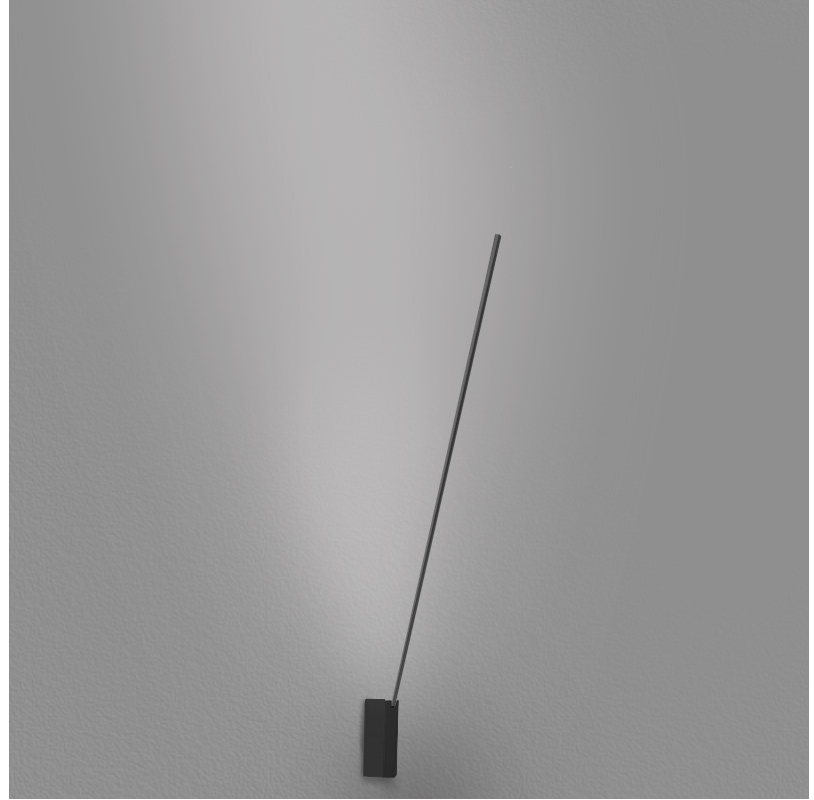

## SPILLO 1 ROD SURFACE

**D42036-** -

base number                                                  
 Color                      Finish  
 Temperature              Options

- To build a product code in our configurator select the specify button on the base model # product page
- To build a manual product code on this datasheet choose from the options listed below in blue font and add the suffix to the base model #

**GENERAL**

Series: Spillo  
 Subseries: Spillo 1 Rod  
 Brand: Icone  
 Division: Design  
 Mounting Type: Surface  
 Mounting Location: Wall  
 Subcategory: Ambient

**PHYSICAL**

Shape: Rectangle  
 Width (mm): 32  
 Width (in): 1 ¼  
 Height (mm): 700  
 Height (in): 27 9/16  
 Extension (mm): 660  
 Extension (in): 26  
 Light Distribution: Direct / Indirect  
 Fixture Finish: WHI / WHC / BLK / BGD  
 Fixture Material: Brass

**LED**

Color Temperature (°K): 2700 / 3000  
 Nominal Lumen (lm): 660  
 CRI: >90 CRI  
 Lamp Life (hrs): 50000

**OPTICAL**

Adjustability: Tilt 90°

**RATINGS AND CERTIFICATIONS**

Certified By: Certified for North American Standards  
 IP rating: IP20

## SPILO 1 ROD SURFACE

D42036-

PROJECT
TYPE
SPECIFIER
QUANTITY
DATE

D

PROJECT	_____
TYPE	_____
SPECIFIER	_____
QUANTITY	_____
DATE	_____