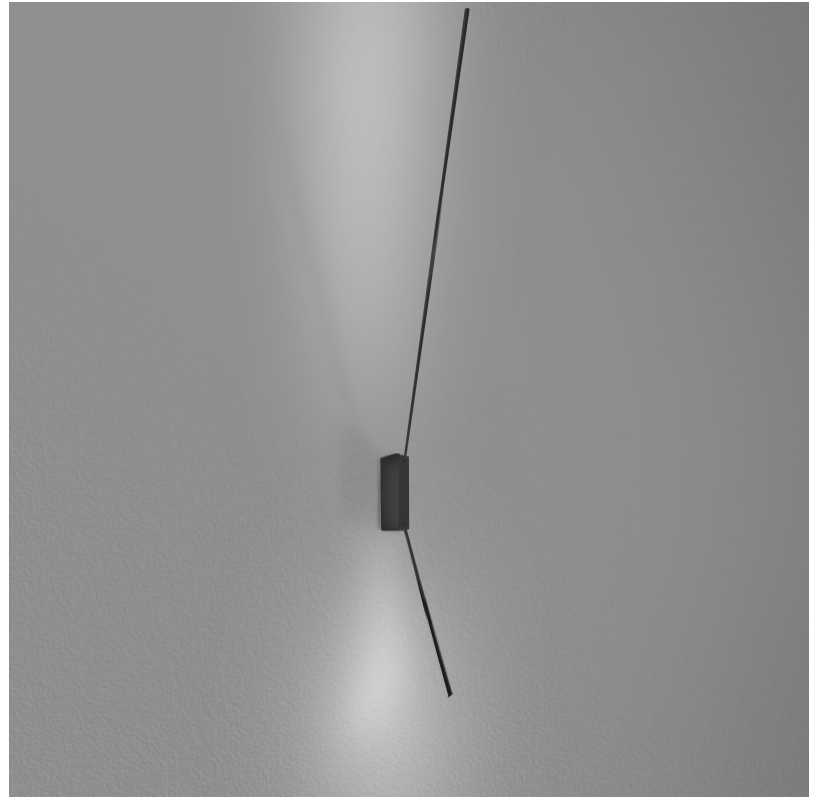

PROJECT	_____
TYPE	_____
SPECIFIER	_____
QUANTITY	_____
DATE	_____

SPILLO 2 ROD SURFACE

D42047- _____ - _____
base number   Color   Finish
                         Temperature   Options

1. To build a product code in our configurator select the specify button on the base model # product page
2. To build a manual product code on this datasheet choose from the options listed below in blue font and add the suffix to the base model #

GENERAL

Series: Spillo
Subseries: Spillo 2 Rod
Brand: Icone
Division: Design
Mounting Type: Surface
Mounting Location: Wall
Subcategory: Ambient

PHYSICAL

Shape: Rectangle
Width (mm): 32
Width (in): 1 1/4
Height (mm): 1390
Height (in): 54 3/4
Extension (mm): 860
Extension (in): 33 7/8
Light Distribution: Direct / Indirect
Fixture Finish: WHI / WHC / BLK / BGD
Fixture Material: Brass

ELECTRICAL

Lamp Type: LED
Total Output Wattage (W): 15.36
Dimming: 0-10V Dimming
Driver Included: Yes
Driver Location: Integrated
Driver Type: Constant Current - 120Vac - non-dimming
Driver Class: Class 2
Input Voltage (V): 120 - 277
Output Voltage (V): 12
Upon Request: (Not included - see components) Remote: 0-10Vdc dimming / 277Vac

LED

Color Temperature (°K): 2700 / 3000
Nominal Lumen (lm): 1320
CRI: >90 CRI
Lamp Life (hrs): 50000

OPTICAL

Adjustability: Tilt 90°

RATINGS AND CERTIFICATIONS

Certified By: Certified for North American Standards
IP rating: IP20