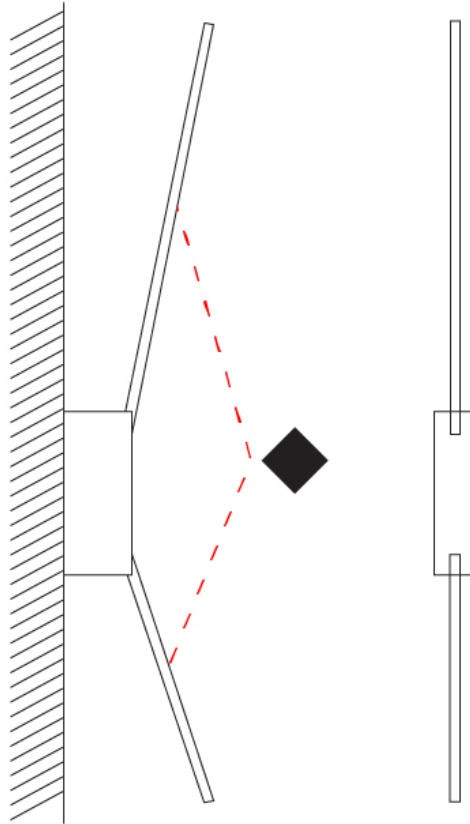

**GENERAL**

Series: Spillo  
 Subseries: Spillo 1 Rod  
 Brand: Icone  
 Division: Design  
 Mounting Type: Surface  
 Mounting Location: Wall  
 Subcategory: Ambient

**PHYSICAL**

Shape: Rectangle  
 Width (mm): 32  
 Width (in): 1 ¼  
 Height (mm): 700  
 Height (in): 27 9/16  
 Extension (mm): 660  
 Extension (in): 26  
 Light Distribution: Direct / Indirect  
 Fixture Finish: WHI / WHC / BLK / BGD  
 Fixture Material: Brass

### PHYSICAL

Shape: Rectangle  
 Width (mm): 32  
 Width (in): 1 1/4  
 Height (mm): 1390  
 Height (in): 54 3/4  
 Extension (mm): 860  
 Extension (in): 33 7/8  
 Light Distribution: Direct / Indirect  
 Fixture Finish: WHI / WHC / BLK / BGD  
 Fixture Material: Brass

### OPTICAL

Adjustability: Tilt 90°

## SPILO 2 ROD SURFACE

D42047-

PROJECT \_\_\_\_\_

TYPE \_\_\_\_\_

SPECIFIER \_\_\_\_\_

QUANTITY \_\_\_\_\_

DATE \_\_\_\_\_

D